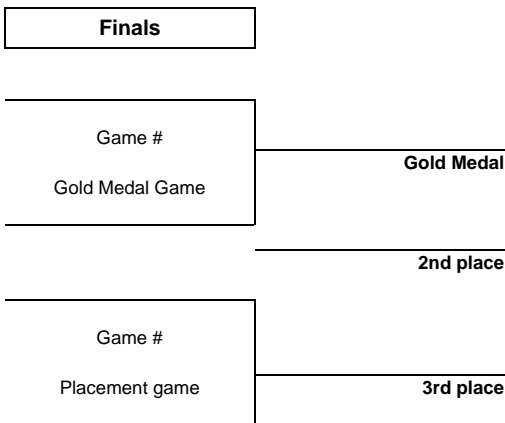

ICE HOCKEY
HERTZ-DEILD KARLA DIV I

Game	Round	Date	Time	Teams	Results	1	2	3	OT	GWS
36	Preliminary	TUE 7 FEB	19:45	BJO - SA	6 - 3	1 - 0	1 - 1	4 - 2		
37	Preliminary	TUE 14 FEB	19:45	BJO - SR	9 - 1	0 - 0	4 - 0	5 - 1		
38	Preliminary	TUE 14 FEB	19:30	SA - UMF	0 - 8	0 - 0	0 - 3	0 - 5		
39	Preliminary	TUE 7 FEB	19:45	SR - UMF	5 - 7	2 - 4	2 - 1	1 - 2		
40	Preliminary	FRI 17 FEB	19:45	SR - UMF	2 - 6	1 - 3	0 - 1	1 - 2		
41	Preliminary	SAT 18 FEB	16:30	SA - BJO	5 - 0	1 - 0	2 - 0	2 - 0		
42	Preliminary	TUE 21 FEB	19:30	SA - BJO						
43	Preliminary	FRI 10 FEB	20:30	SR - SA	4 - 11	1 - 6	2 - 2	1 - 3		
44	Preliminary	FRI 10 FEB	19:45	BJO - UMF	4 - 3	1 - 2	0 - 1	2 - 0	1 - 0	
45	Preliminary	TUE 7 MAR	19:30	SA - UMF						
46	Preliminary	FRI 10 MAR	19:45	SR - SA						
47	Preliminary	SAT 11 MAR	18:45	UMF - BJO						
48	Preliminary	TUE 14 MAR	19:30	BJO - SR						

Preliminary Round Standings

Rank	Team	GP	W	OTW	OTL	L	GDF	GF:GA	PTS
1	UMF	22	16	4	1	1	+61	127:66	57
2	BJO	21	8	2	3	8	+27	101:74	31
3	SA	21	9	1	2	9	+2	91:89	31
4	SR	22	3	0	1	18	-90	66:156	10

Finals

NOTE
Rank during the preliminary round is based on points. For tie-break rules see 'Competition Format and Rules'.

LEGEND					
1	1st period	2	2nd period	3	3rd period
GA	Goals against	GDF	Goal difference	L	Losses
GF	Goals for	GP	Games played	GWS	Game winning shots
OTL	Overtime loss	OTW	Overtime win	PTS	Points
				W	Wins